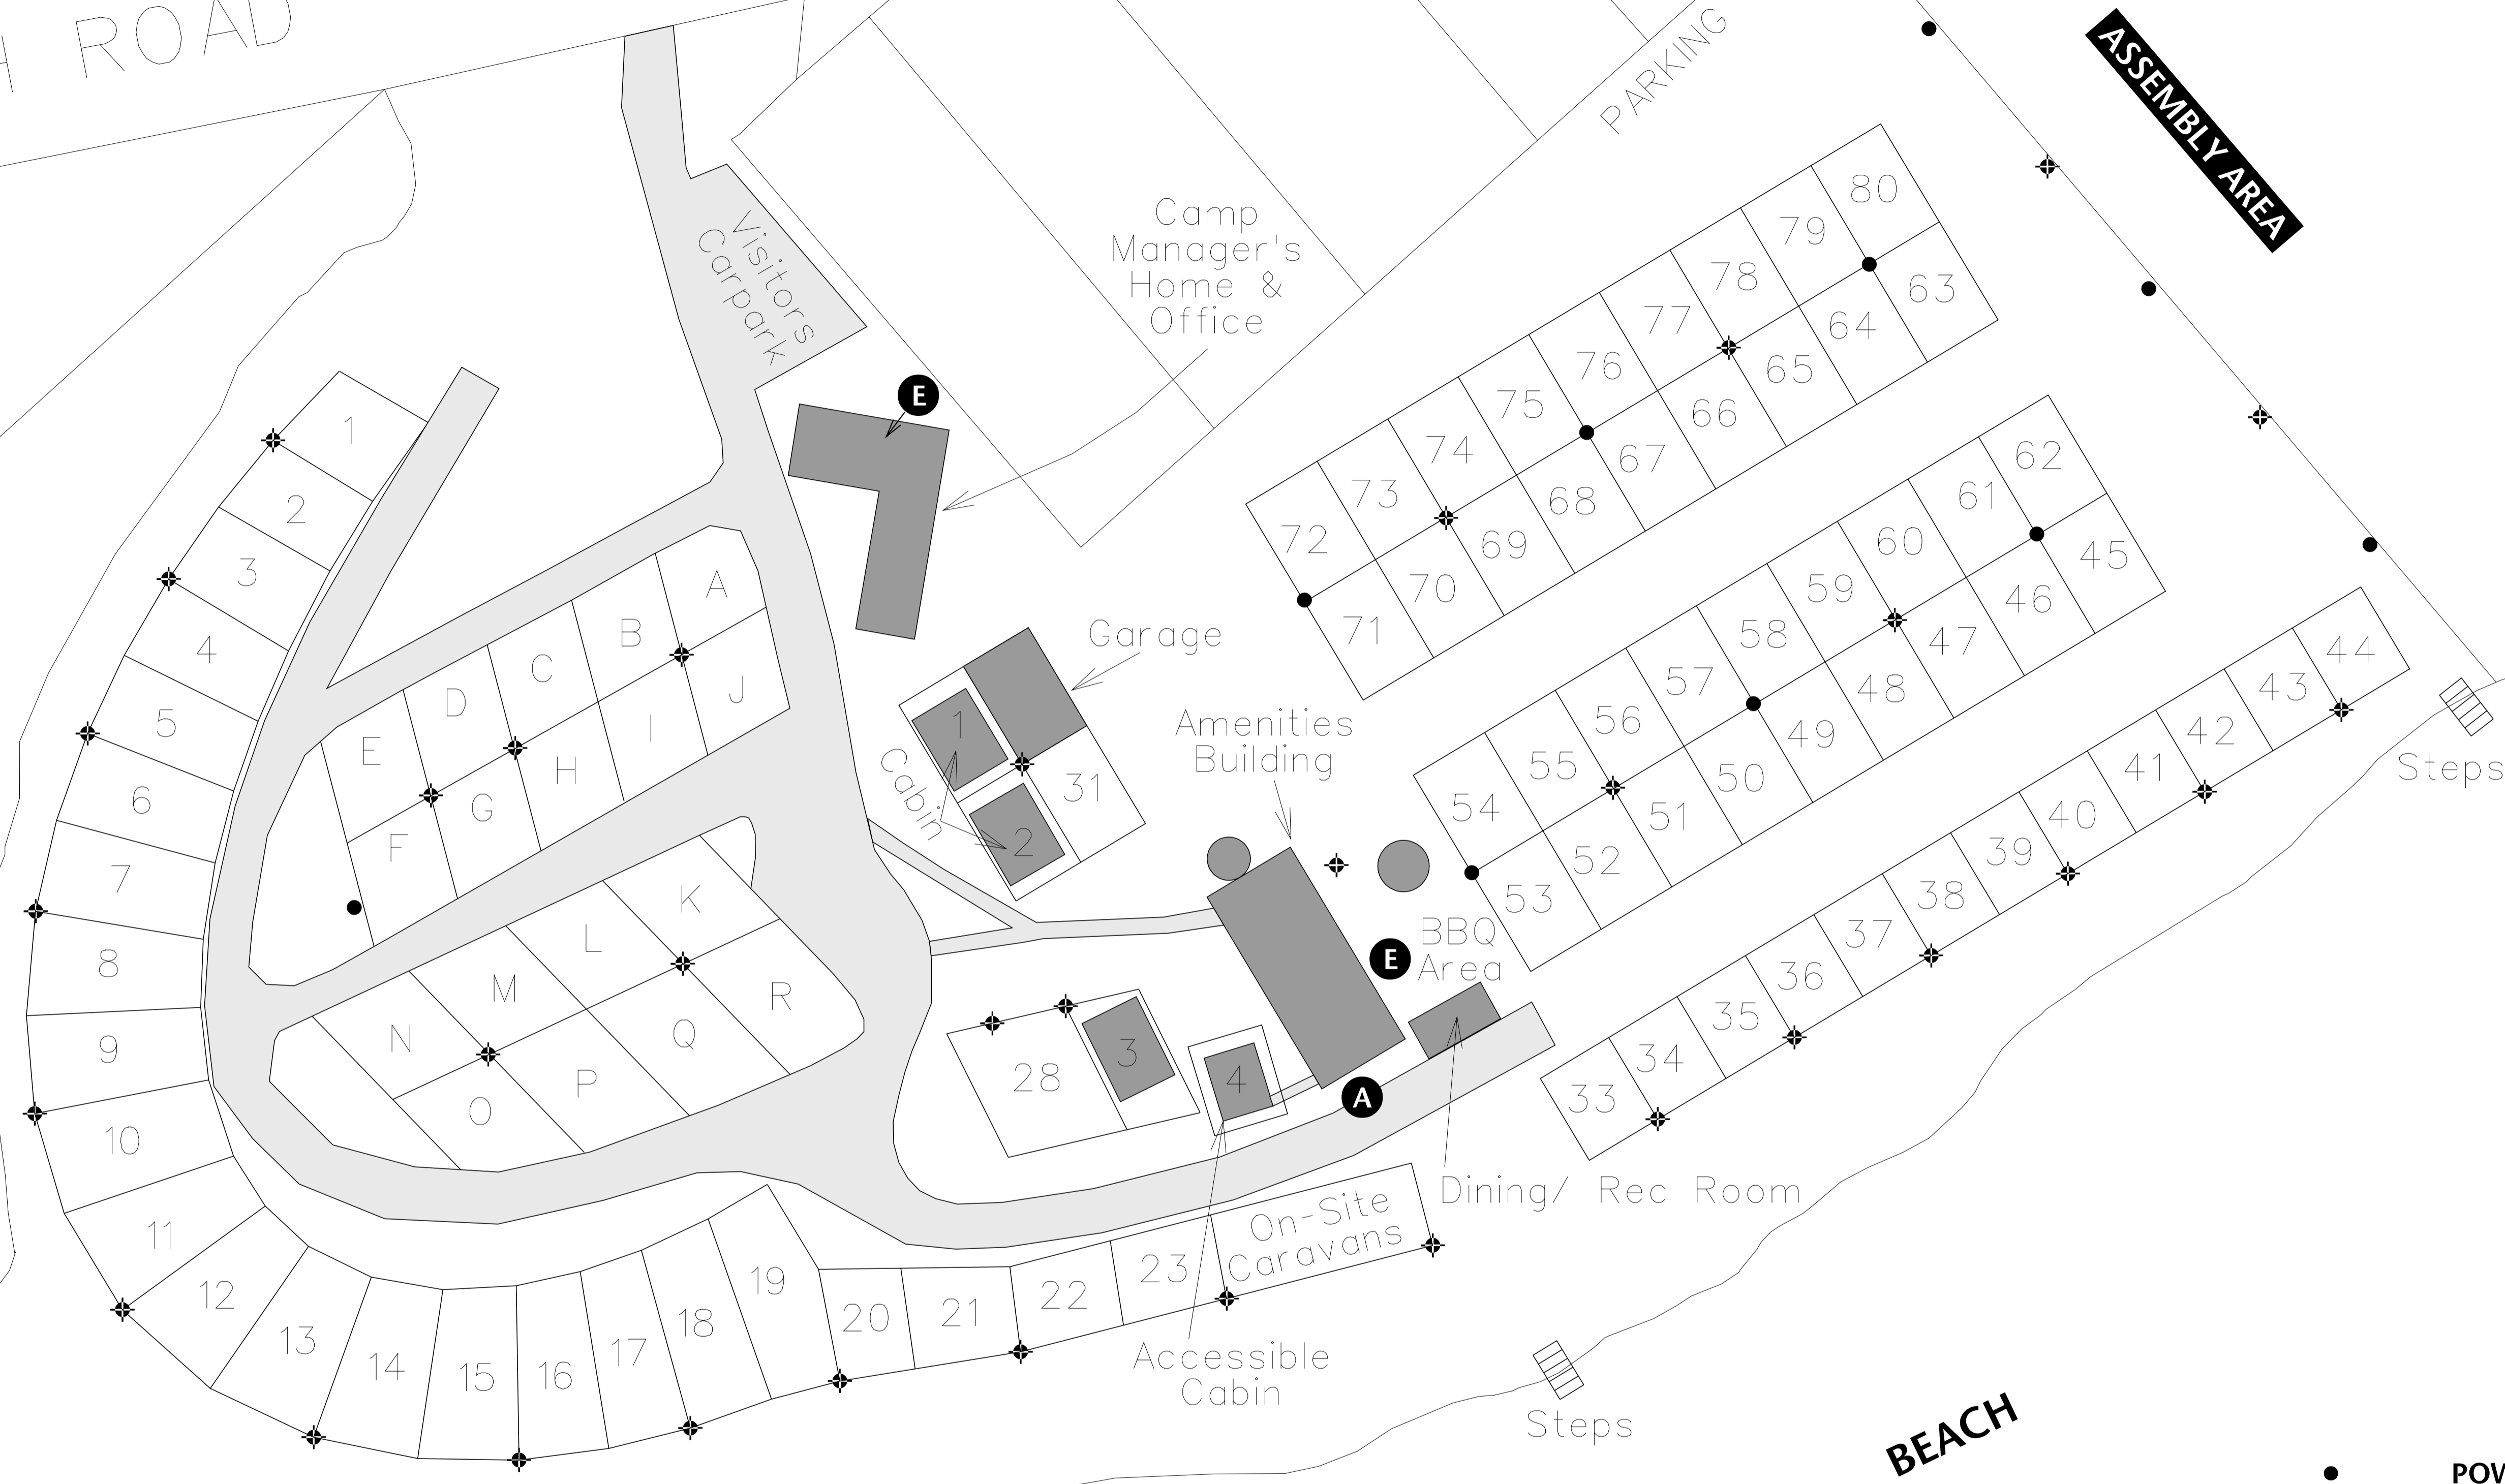

LEIGH ROAD

Whangateau
HOLIDAY PARK

- POWER/LIGHTS
- Ⓐ ALARM
- Ⓔ FIRE EXTINGUISHER
- ✦ TAP
- 20 Site Number