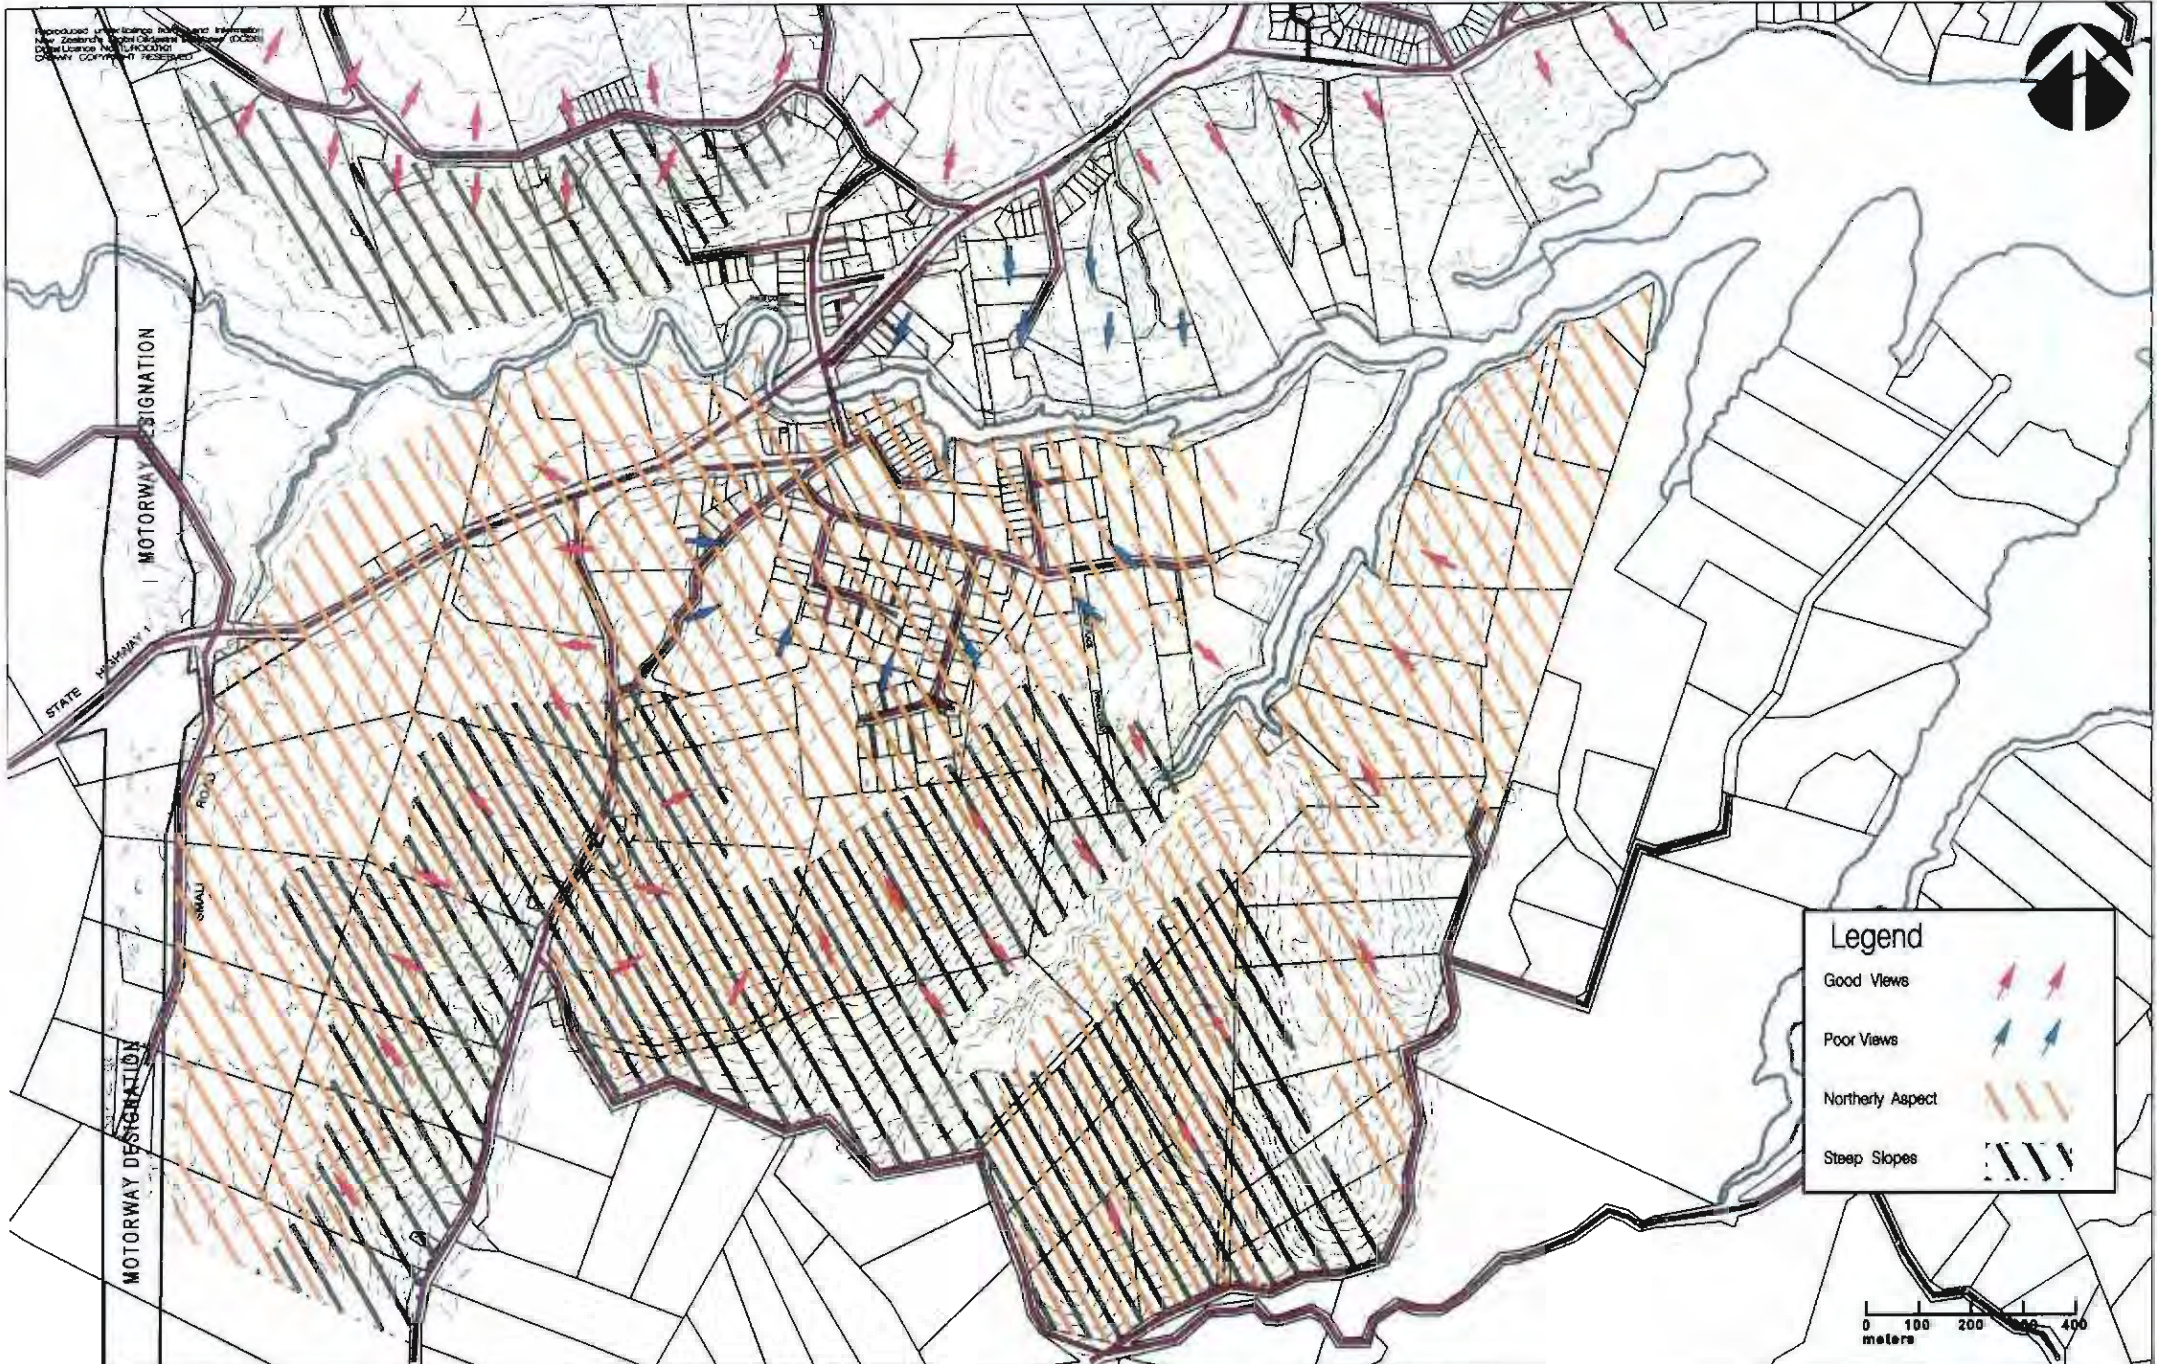

Legend

- Good Views
- Poor Views
- Northerly Aspect
- Steep Slopes

Design	CVT	Date	May 98
Scale		Drawn	JB
Job	Drawing	Rev	
22	A16	A