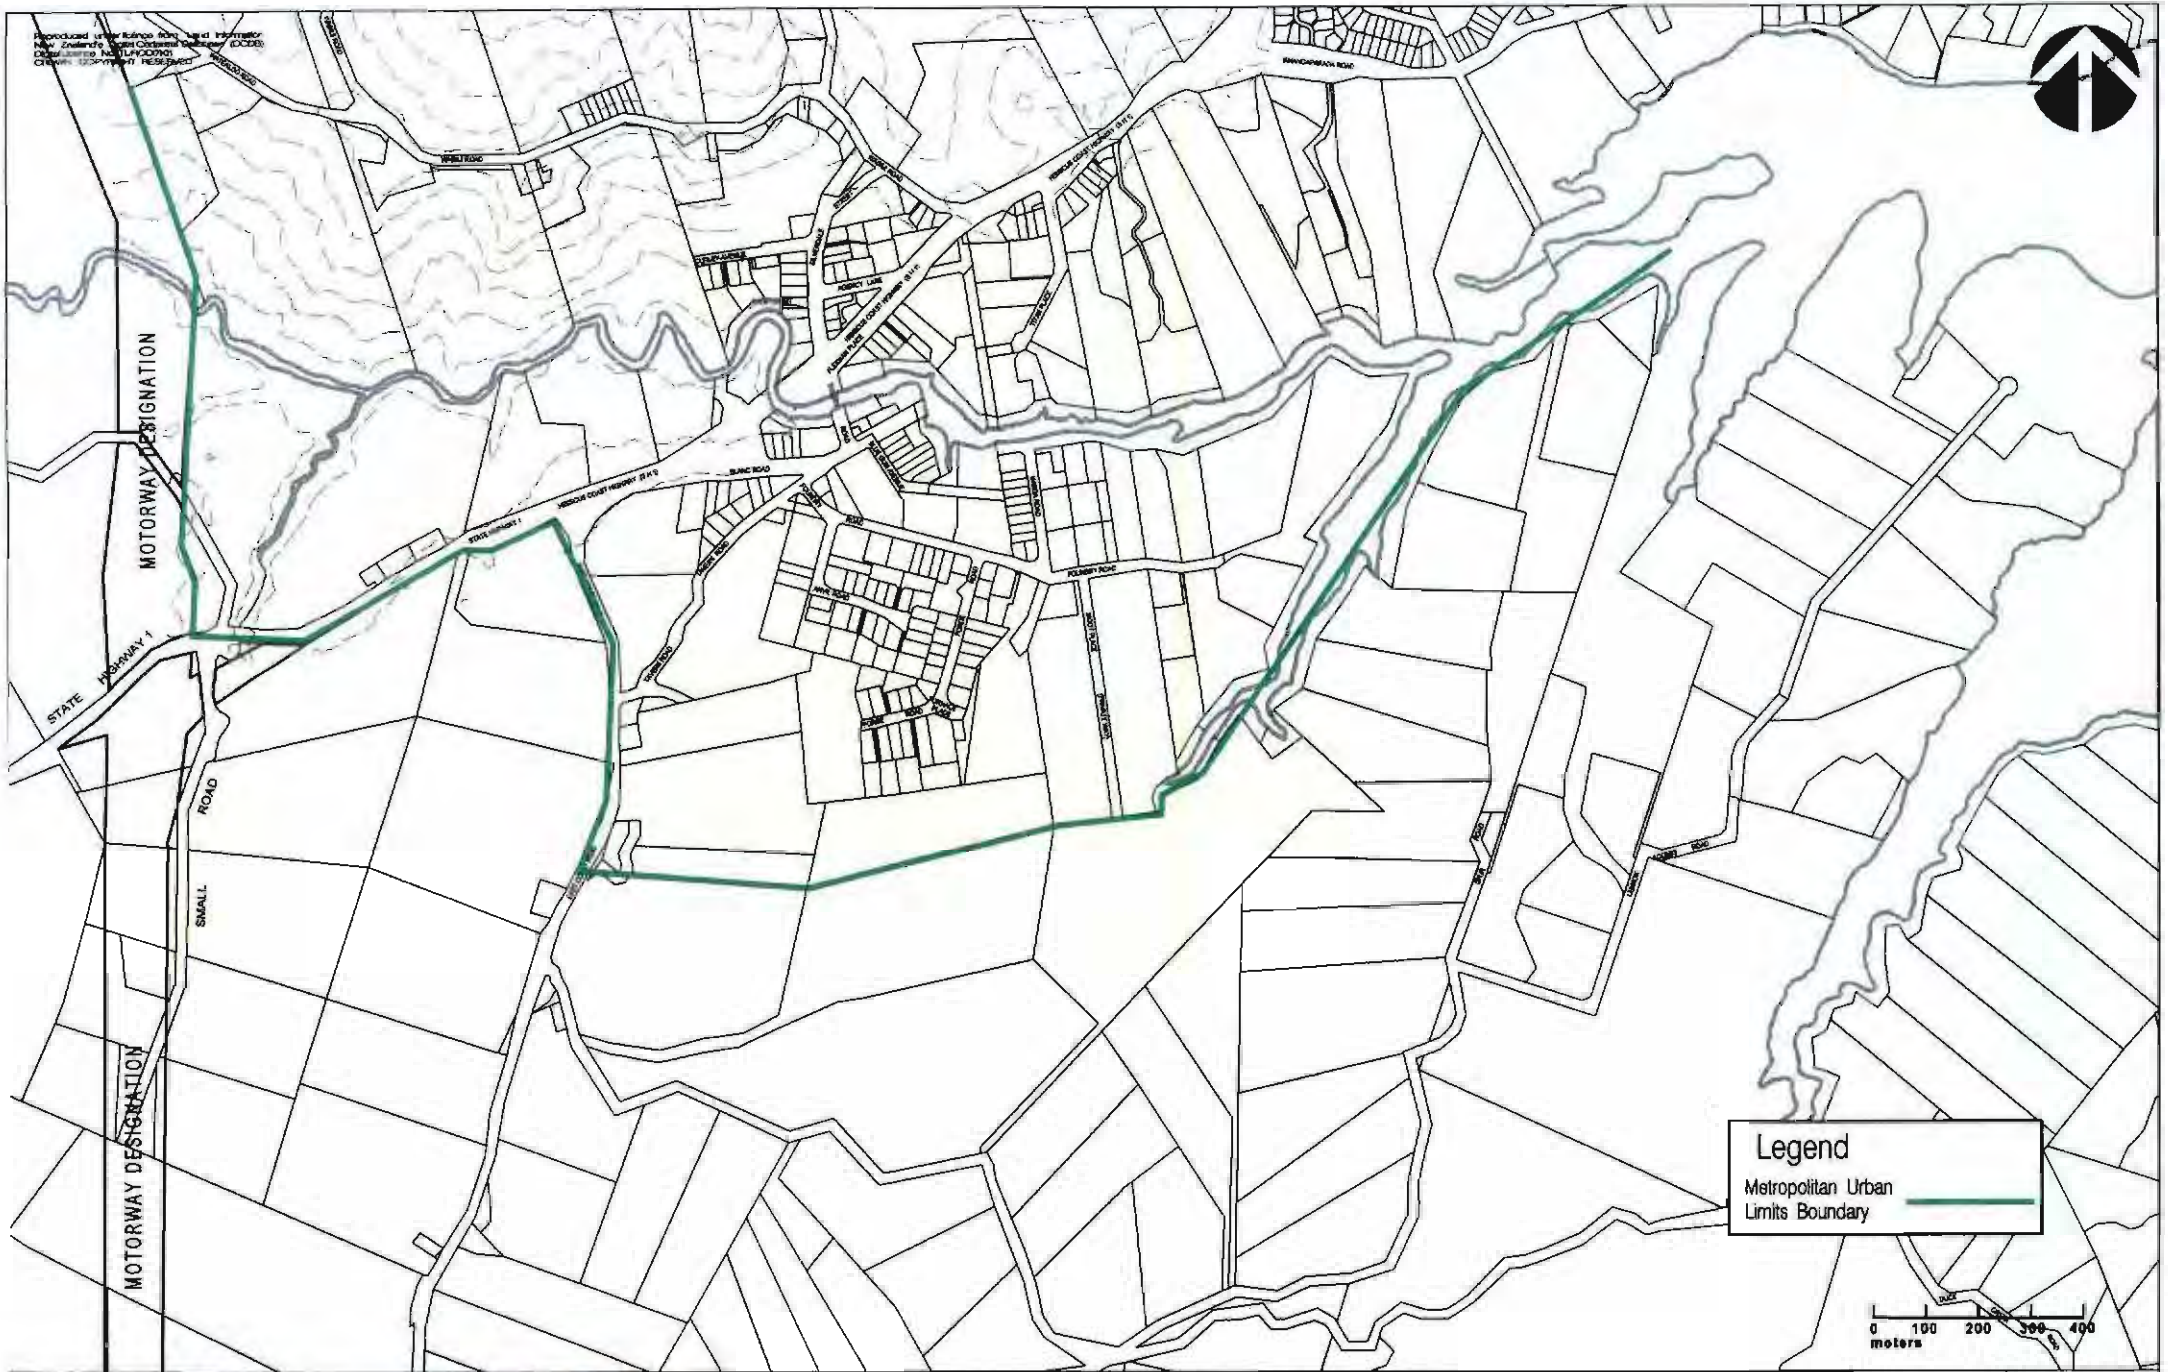

Legend
Metropolitan Urban Limits Boundary

Job

**SILVERDALE SOUTH
STRUCTURE PLAN**

Drawing

**Fig. 14 Metropolitan
Urban Limits**

Design	CVT	Date	May 99
Scale		Drawn	JB
Job	Drawing	Rev	
22	A10	A