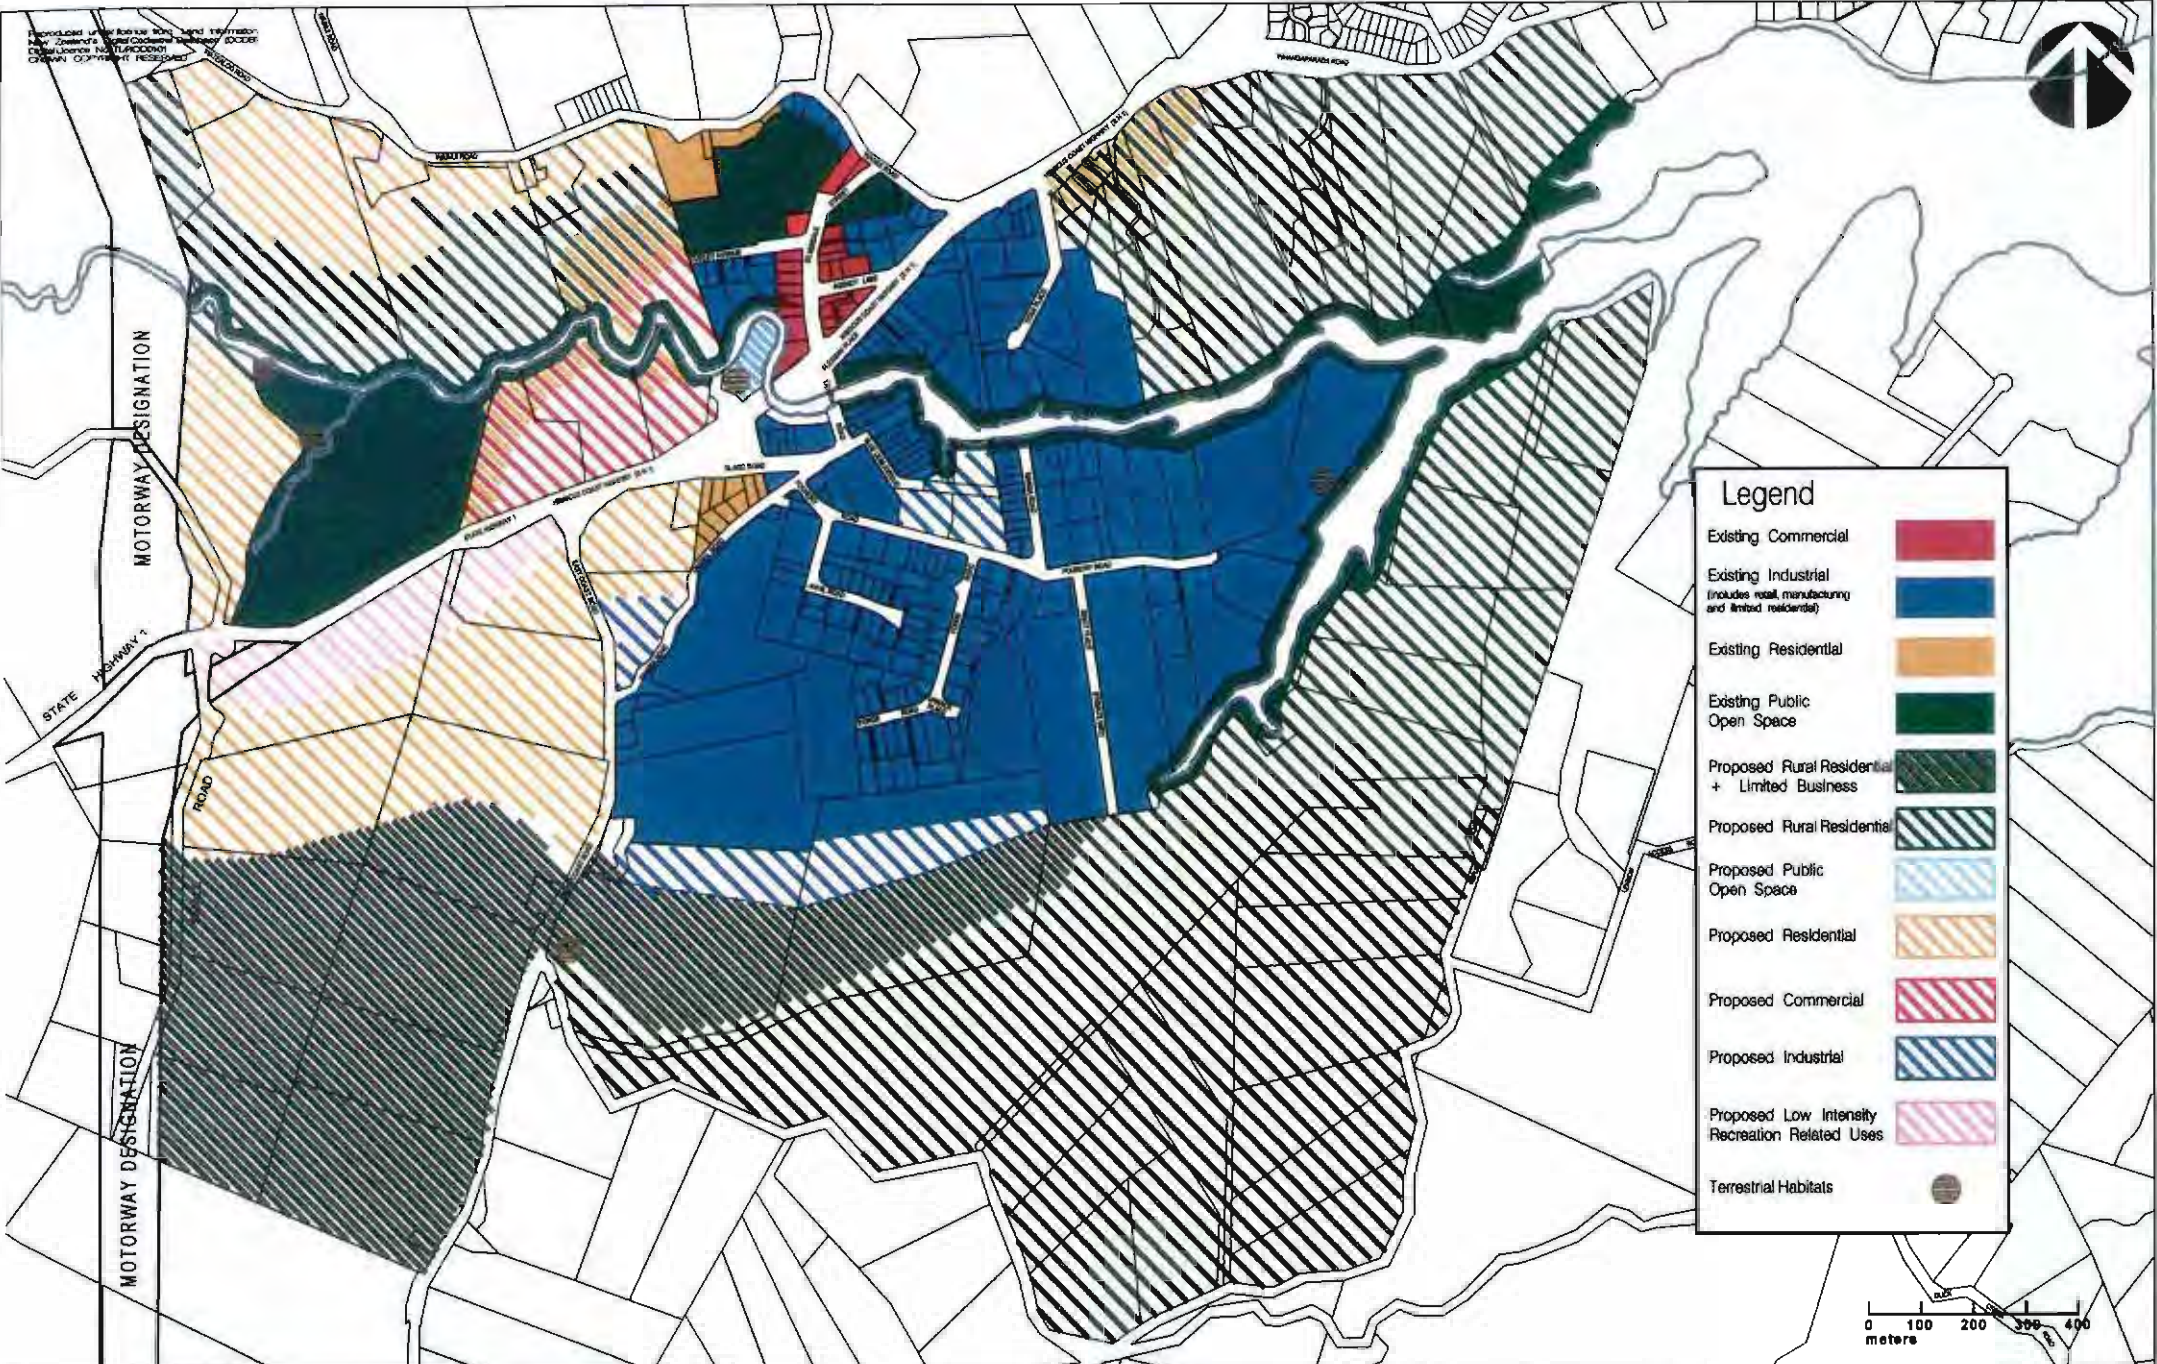

Legend

- Existing Commercial
- Existing Industrial (includes retail, manufacturing and limited residential)
- Existing Residential
- Existing Public Open Space
- Proposed Rural Residential + Limited Business
- Proposed Rural Residential
- Proposed Public Open Space
- Proposed Residential
- Proposed Commercial
- Proposed Industrial
- Proposed Low Intensity Recreation Related Uses
- Terrestrial Habitats

Design	CVT	Date	May 98
Scale		Drawn	JB
Job	Drawing	Rev	
22	A11	B