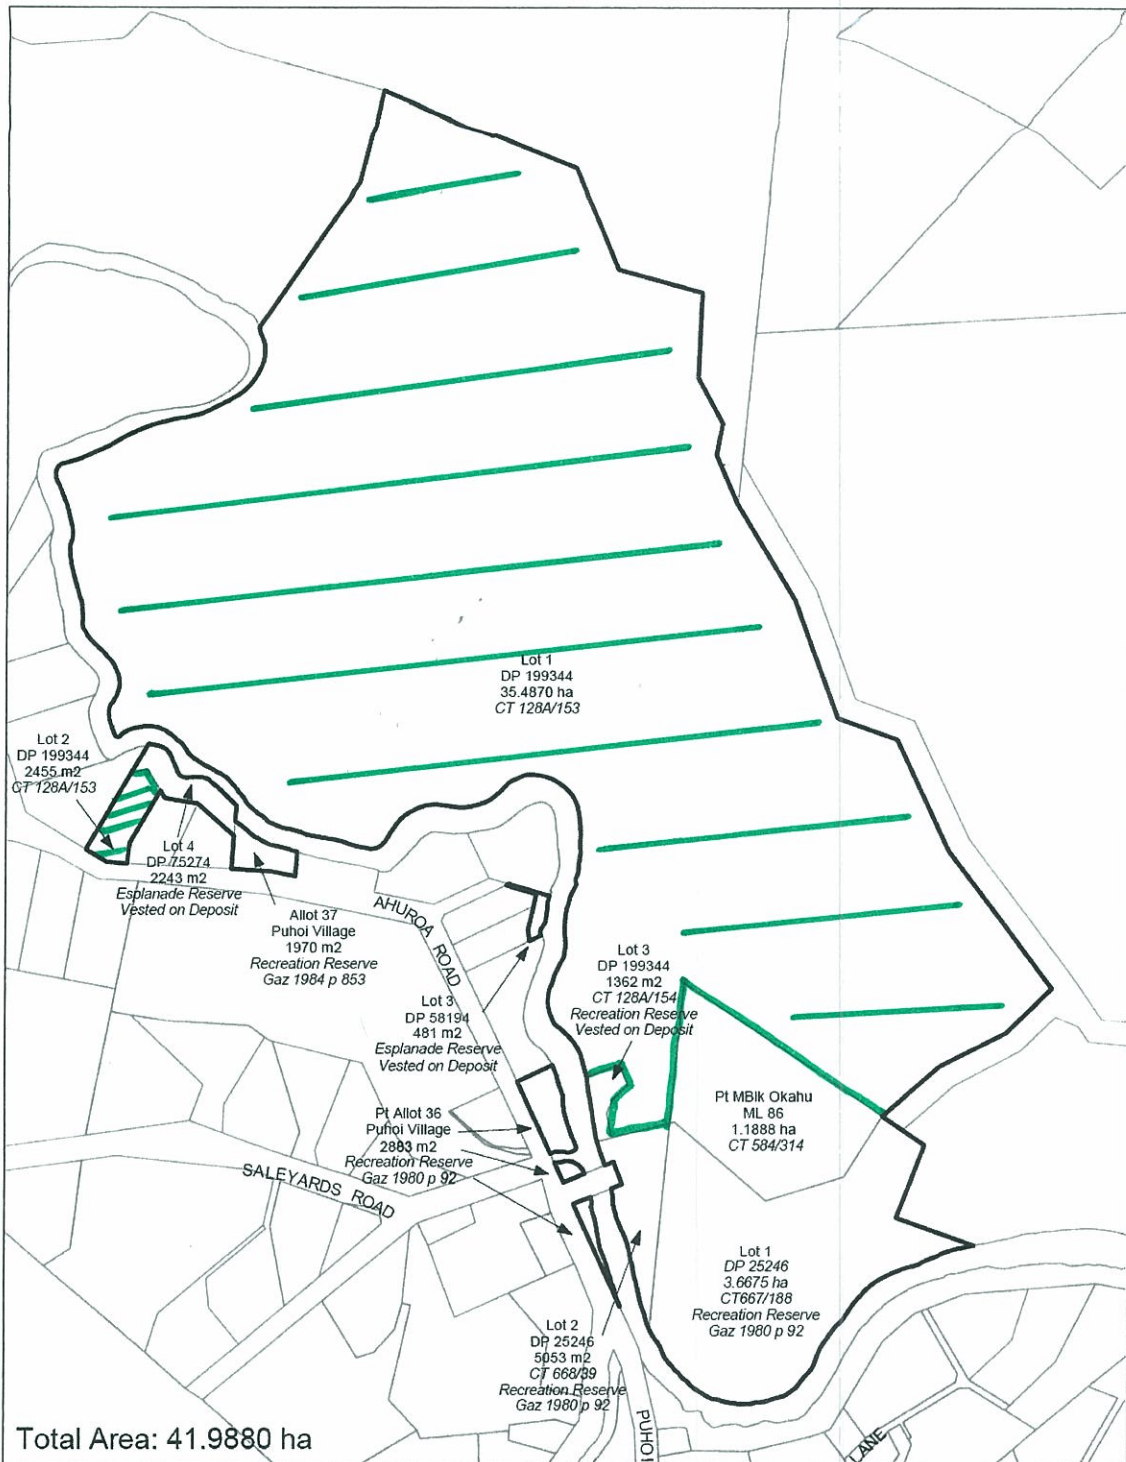

Appendix A

Puhoi Pioneers Memorial Park

SCALE: 1:5000 @ A4